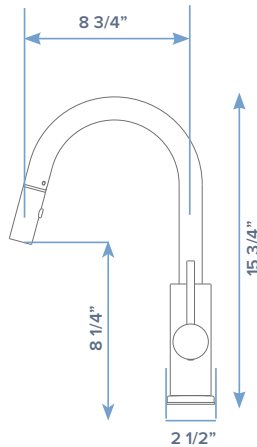

KPF-2630
20 3/4" X 9 1/4" X 2 1/2"
KRAUS Oletto™ Commercial
Kitchen Faucet

KPF-2620
15 3/4" X 8 3/4" X 2 1/2"
KRAUS Oletto™ Pull Down
Kitchen Faucet

KPF-2610
10 1/2" X 8 1/8" X 2"
KRAUS Oletto™ Pull Out
Kitchen Faucet

KPF-2600
12 1/4" X 5 1/2" X 2"
KRAUS Oletto™
Kitchen Bar Faucet

CHROME
(CH)

STAINLESS STEEL
(SS)

OLETTO™ SERIES QUICK REFERENCE

	FAUCET DIMENSIONS	SPOUT SWIVEL	FAUCET STYLE	FLOW RATE
KPF-2600	12 1/4" X 5 1/2" X 1 3/4"	360	BAR	1.5 gpm (5.7L/min) @ 60 psi
KPF-2610	10 1/2" X 8 1/8" X 2"	120	PULL OUT	1.8 gpm (6.8L/min) @ 60PSI
KPF-2620	15 3/4" X 8 3/4" X 2 1/2"	360	PULL DOWN	1.8 gpm (6.8L/min) @ 60PSI
KPF-2630	20 3/4" X 9 1/4" X 2 1/2"	360	COMMERCIAL	1.8 gpm (6.8L/min) @ 60PSI

KPF-2600
12 1/4" X 5 1/2" X 2"
KRAUS Oletto™ Kitchen
Bar Faucet

FEATURES

QuickDock Mounting Assembly with Drop-In Base

GlideFlex Hose with SecureConX Counterweight

Superior Corrosion and Rust-Resistant Finish