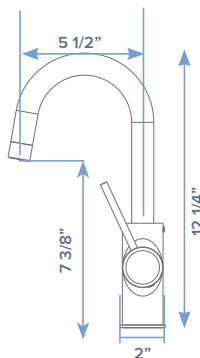

KPF-2630
20 3/4" X 9 1/4" X 2 1/2"
KRAUS Oletto™ Commercial
Kitchen Faucet

KPF-2620
15 3/4" X 8 3/4" X 2 1/2"
KRAUS Oletto™ Pull Down
Kitchen Faucet

KPF-2610
10 1/2" X 8 1/8" X 2"
KRAUS Oletto™ Pull Out
Kitchen Faucet

KPF-2600
12 1/4" X 5 1/2" X 2"
KRAUS Oletto™
Kitchen Bar Faucet

CHROME
(CH)

STAINLESS STEEL
(SS)

OLETTO™ SERIES QUICK REFERENCE

	FAUCET DIMENSIONS	SPOUT SWIVEL	FAUCET STYLE	FLOW RATE
KPF-2600	12 1/4" X 5 1/2" X 1 3/4"	360	BAR	1.5 gpm (5.7L/min) @ 60 psi
KPF-2610	10 1/2" X 8 1/8" X 2"	120	PULL OUT	1.8 gpm (6.8L/min) @ 60PSI
KPF-2620	15 3/4" X 8 3/4" X 2 1/2"	360	PULL DOWN	1.8 gpm (6.8L/min) @ 60PSI
KPF-2630	20 3/4" X 9 1/4" X 2 1/2"	360	COMMERCIAL	1.8 gpm (6.8L/min) @ 60PSI

KPF-2600
12 1/4" X 5 1/2" X 2"
KRAUS Oletto™ Kitchen
Bar Faucet

FEATURES

QuickDock Mounting Assembly with Drop-In Base

GlideFlex Hose with SecureConX Counterweight

Superior Corrosion and Rust-Resistant Finish