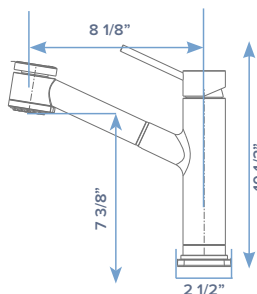

KPF-2630
20 3/4" X 9 1/4" X 2 1/2"
KRAUS Oletto™ Commercial
Kitchen Faucet

KPF-2620
15 3/4" X 8 3/4" X 2 1/2"
KRAUS Oletto™ Pull Down
Kitchen Faucet

KPF-2610
10 1/2" X 8 1/8" X 2"
KRAUS Oletto™ Pull Out
Kitchen Faucet

KPF-2600
12 1/4" X 5 1/2" X 2"
KRAUS Oletto™
Kitchen Bar Faucet

CHROME
(CH)

STAINLESS STEEL
(SS)

OLETTO™ SERIES QUICK REFERENCE

	FAUCET DIMENSIONS	SPOUT SWIVEL	FAUCET STYLE	FLOW RATE
KPF-2600	12 1/4" X 5 1/2" X 1 3/4"	360	BAR	1.5 gpm (5.7L/min) @ 60 psi
KPF-2610	10 1/2" X 8 1/8" X 2"	120	PULL OUT	1.8 gpm (6.8L/min) @ 60PSI
KPF-2620	15 3/4" X 8 3/4" X 2 1/2"	360	PULL DOWN	1.8 gpm (6.8L/min) @ 60PSI
KPF-2630	20 3/4" X 9 1/4" X 2 1/2"	360	COMMERCIAL	1.8 gpm (6.8L/min) @ 60PSI

KPF-2600
12 1/4" X 5 1/2" X 2"
KRAUS Oletto™ Kitchen
Bar Faucet

FEATURES

QuickDock Mounting Assembly with Drop-In Base

GlideFlex Hose with SecureConX Counterweight

Superior Corrosion and Rust-Resistant Finish