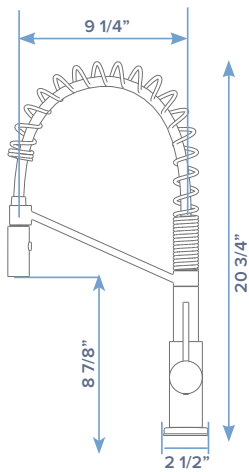

KPF-2630
20 3/4" X 9 1/4" X 2 1/2"
KRAUS Oletto™ Commercial
Kitchen Faucet

KPF-2620
15 3/4" X 8 3/4" X 2 1/2"
KRAUS Oletto™ Pull Down
Kitchen Faucet

KPF-2610
10 1/2" X 8 1/8" X 2"
KRAUS Oletto™ Pull Out
Kitchen Faucet

KPF-2600
12 1/4" X 5 1/2" X 2"
KRAUS Oletto™
Kitchen Bar Faucet

CHROME
(CH)

STAINLESS STEEL
(SS)

OLETTO™ SERIES QUICK REFERENCE

	FAUCET DIMENSIONS	SPOUT SWIVEL	FAUCET STYLE	FLOW RATE
KPF-2600	12 1/4" X 5 1/2" X 1 3/4"	360	BAR	1.5 gpm (5.7L/min) @ 60 psi
KPF-2610	10 1/2" X 8 1/8" X 2"	120	PULL OUT	1.8 gpm (6.8L/min) @ 60PSI
KPF-2620	15 3/4" X 8 3/4" X 2 1/2"	360	PULL DOWN	1.8 gpm (6.8L/min) @ 60PSI
KPF-2630	20 3/4" X 9 1/4" X 2 1/2"	360	COMMERCIAL	1.8 gpm (6.8L/min) @ 60PSI

KPF-2600
12 1/4" X 5 1/2" X 2"
KRAUS Oletto™ Kitchen
Bar Faucet

FEATURES

QuickDock Mounting Assembly with Drop-In Base

GlideFlex Hose with SecureConX Counterweight

Superior Corrosion and Rust-Resistant Finish